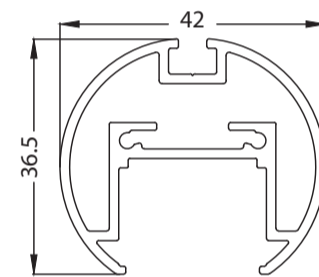

## Single Line Diagram

Pendant/ Surface

## VIRAJ XTD-20 ( DIRECT )

Product Order Code	System Power	Dimensions
1012-1	6W	L = 300mm, W = 42mm, H = 36.5mm
1012-2	12W	L = 600mm, W = 42mm, H = 36.5mm
1012-3	18W	L = 900mm, W = 42mm, H = 36.5mm
1012-4	25W	L = 1200mm, W = 42mm, H = 36.5mm
1012-5	50W	L = 2400mm, W = 42mm, H = 36.5mm